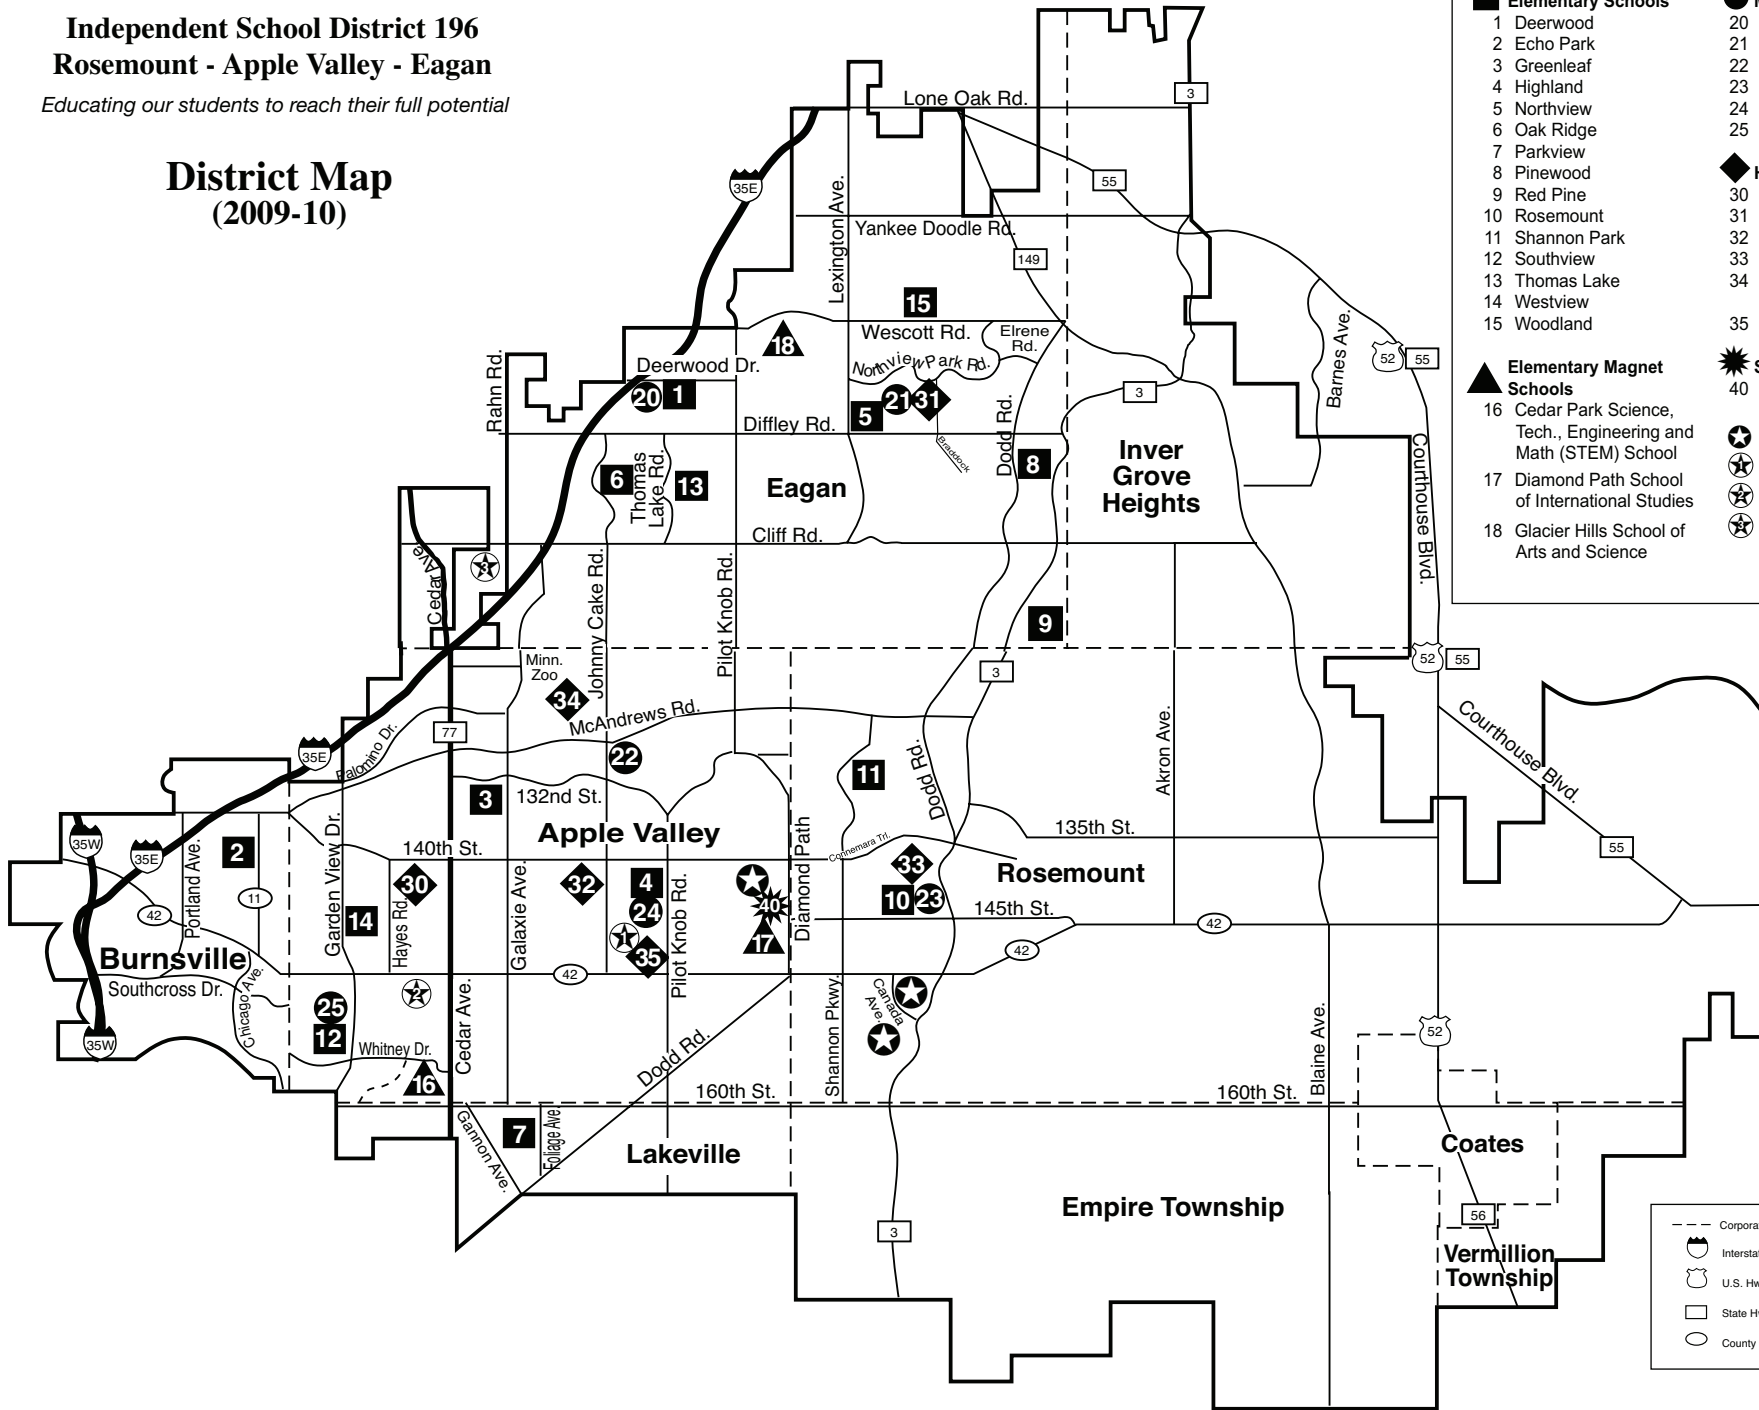

Independent School District 196
Rosemount - Apple Valley - Eagan

Educating our students to reach their full potential

District Map
(2009-10)

- | | |
|------------------------------------------------------------------|------------------------------------|
| ■ Elementary Schools | ● Middle Schools |
| 1 Deerwood | 20 Black Hawk |
| 2 Echo Park | 21 Dakota Hills |
| 3 Greenleaf | 22 Falcon Ridge |
| 4 Highland | 23 Rosemount |
| 5 Northview | 24 Scott Highlands |
| 6 Oak Ridge | 25 Valley |
| 7 Parkview | |
| 8 Pinewood | ◆ High Schools |
| 9 Red Pine | 30 Apple Valley |
| 10 Rosemount | 31 Eagan |
| 11 Shannon Park | 32 Eastview |
| 12 Southview | 33 Rosemount |
| 13 Thomas Lake | 34 School of Environmental Studies |
| 14 Westview | 35 Area Learning Center |
| 15 Woodland | |
| ▲ Elementary Magnet Schools | ★ Special Education School |
| 16 Cedar Park Science, Tech., Engineering and Math (STEM) School | 40 Dakota Ridge |
| 17 Diamond Path School of International Studies | |
| 18 Glacier Hills School of Arts and Science | |
| | ★ District Offices |
| | ★ Early Childhood Learning Center |
| | ★ Adult Basic Education Grace Site |
| | ★ Rahnclyff Learning Center |

- | |
|------------------------|
| --- Corporate boundary |
| ⦿ Interstate |
| ⦿ U.S. Hwy. |
| □ State Hwy. |
| ○ County Hwy. |