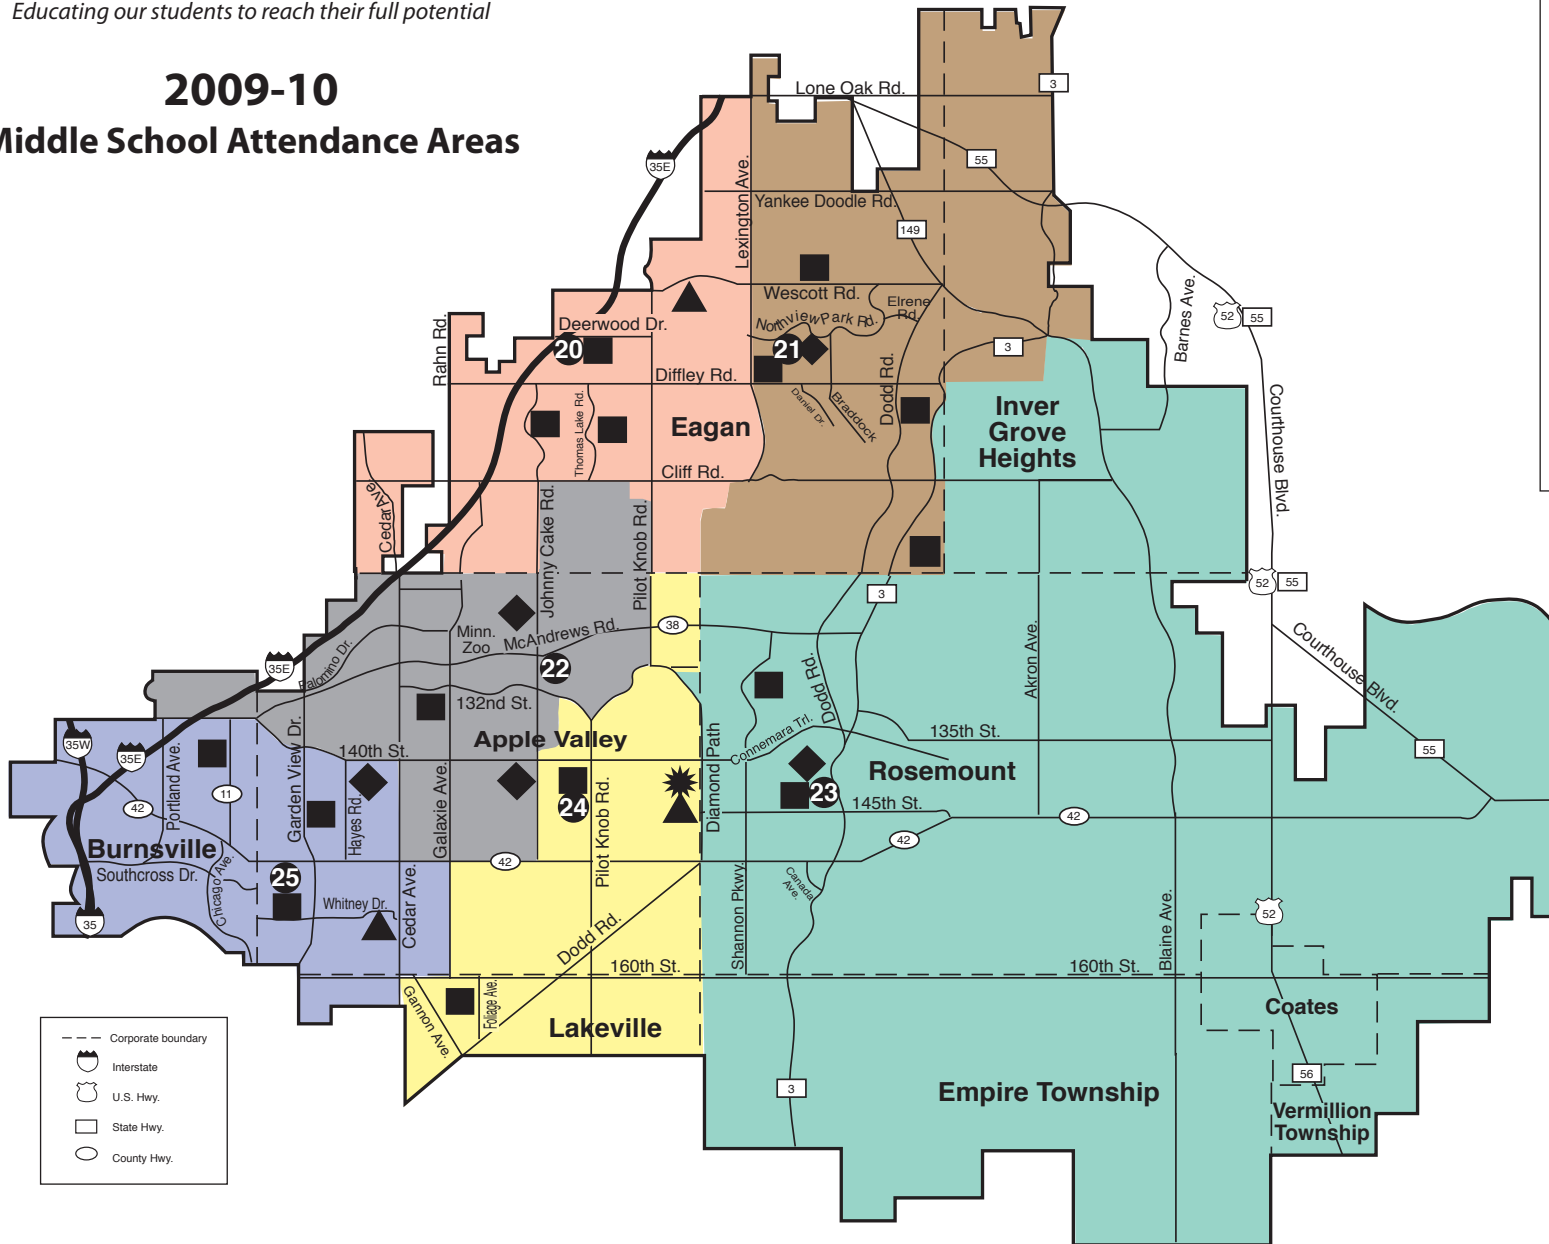

INDEPENDENT SCHOOL DISTRICT 196

Rosemount-Apple Valley-Eagan Public Schools

Educating our students to reach their full potential

2009-10 Middle School Attendance Areas

● Middle Schools

20 Black Hawk	
21 Dakota Hills	
22 Falcon Ridge	
23 Rosemount	
24 Scott Highlands	
25 Valley	

■ Elementary schools
▲ Elementary magnet schools
◆ High schools
★ Dakota Ridge School
(special education school for district students)

Corporate boundary
 Interstate
 U.S. Hwy.
 State Hwy.
 County Hwy.

To verify the attendance area for a specific address, call the Student Information Office at 651-423-7641 or go to www.district196.org/District/EducationSchools/Boundary_Search.cfm

Map also available at www.district196.org/District/EducationSchools/Boundary_Search.cfm