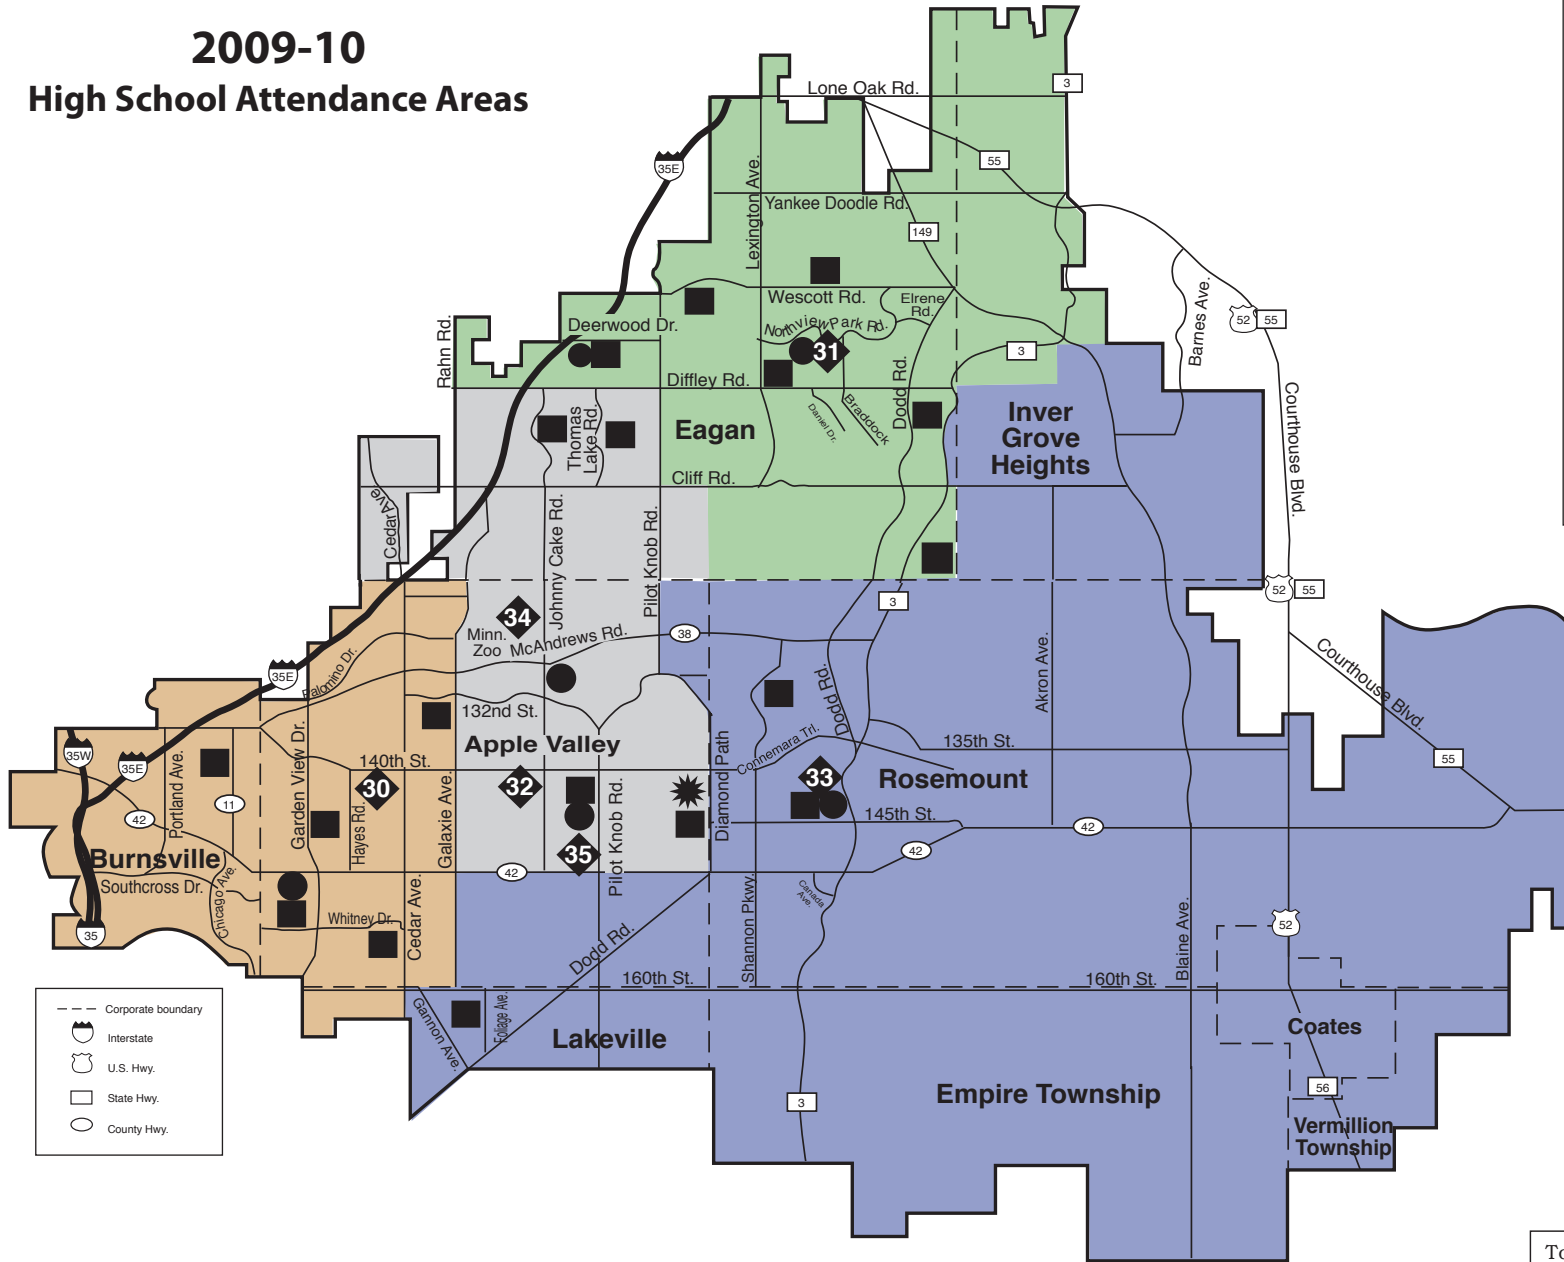

INDEPENDENT SCHOOL DISTRICT 196

Rosemount-Apple Valley-Eagan Public Schools

Educating our students to reach their full potential

2009-10 High School Attendance Areas

◆ High Schools

- 30 Apple Valley
- 31 Eagan
- 32 Eastview
- 33 Rosemount
- 34 School of Environmental Studies
(optional high school for district students)
- 35 Area Learning Center
(alternative high school program)

■ Elementary schools
▲ Elementary magnet schools
● Middle schools
★ Dakota Ridge School
(special education school for district students)

- Corporate boundary
- Interstate
- U.S. Hwy.
- State Hwy.
- County Hwy.

To verify the attendance area for a specific address, call the Student Information Office at 651-423-7641 or go to www.district196.org/District/EducationSchools/Boundary_Search.cfm

Map also available at www.district196.org/District/EducationSchools/Boundary_Search.cfm