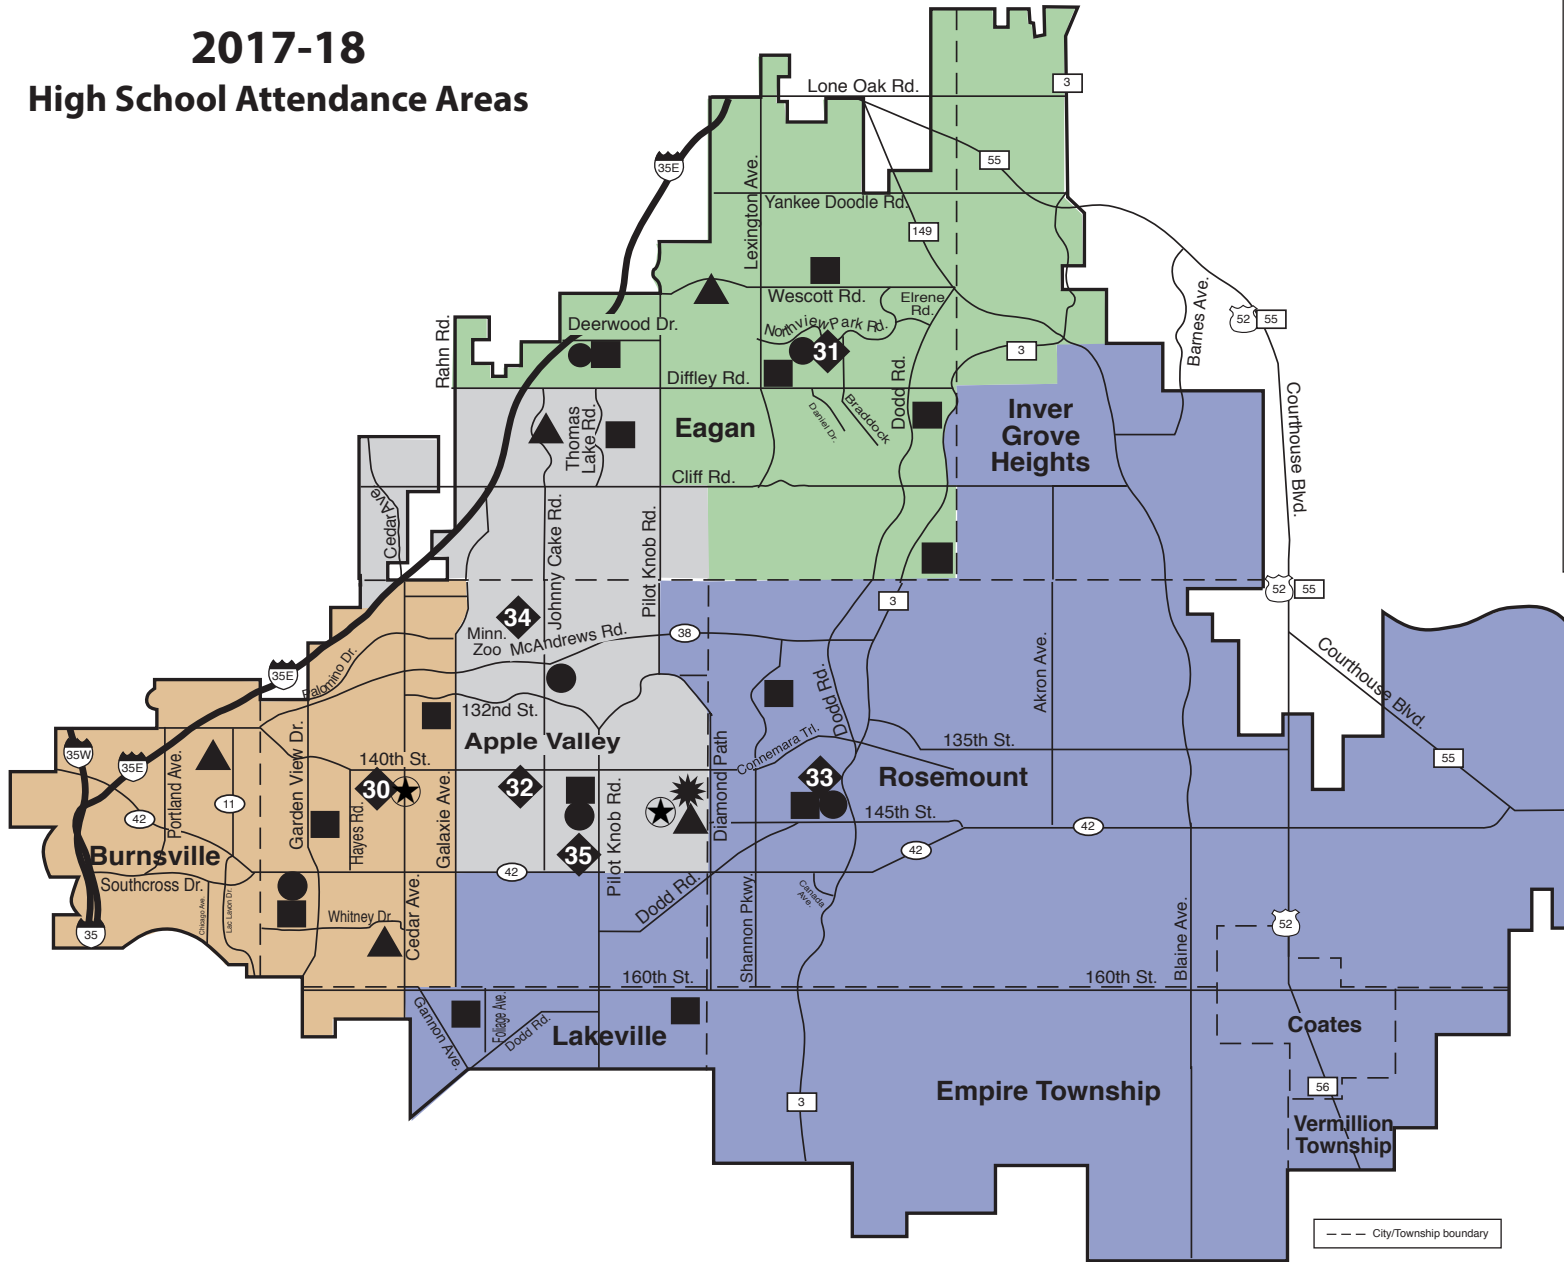

INDEPENDENT SCHOOL DISTRICT 196

Rosemount-Apple Valley-Eagan Public Schools

Educating our students to reach their full potential

2017-18 High School Attendance Areas

◆ High Schools	
30 Apple Valley	
31 Eagan	
32 Eastview	
33 Rosemount	
34 School of Environmental Studies	
<i>(optional high school for district students)</i>	
35 Area Learning Center	
<i>(alternative high school program)</i>	
	Elementary schools
	Elementary magnet schools
	Middle schools
	Dakota Ridge School
<i>(special education school for district students)</i>	
	Learning Centers